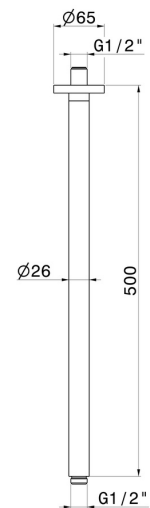

27697.50.050

Ceiling-mounted shower arm, round, in brass. L=500mm -
finish Stainless Steel

FEATURES

Material	Brass
Installation	Ceiling-mounted

TECHNICAL DRAWING

27697.50.050

Ceiling-mounted shower arm, round, in brass. L=500mm - finish Stainless Steel

finish Chrome

47.083

finish Groove Bronze

58.061

finish PVD Copper Bronze

58.063

finish PVD Gun Metal

59.064