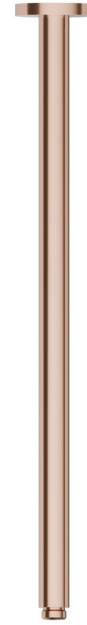

27697.58.061

Ceiling-mounted shower arm, round, in brass. L=500mm -
finish PVD Copper Bronze

FEATURES

Material	Brass
Installation	Ceiling-mounted

TECHNICAL DRAWING

27697.58.061

Ceiling-mounted shower arm, round, in brass. L=500mm - finish PVD Copper Bronze

AVAILABLE FINISHES

58.061

PVD Copper Bronze

01.014

finish Matt White

01.093

finish Matt Black

21.018

finish Chrome

47.083

finish Groove Bronze

50.050

finish Stainless Steel

58.063

finish PVD Gun Metal

59.064

finish PVD Brushed Gun Metal

59.066

finish PVD Brushed steel

59.067

finish PVD Brushed Copper Bronze

59.097

finish PVD Brushed Gold

59.098