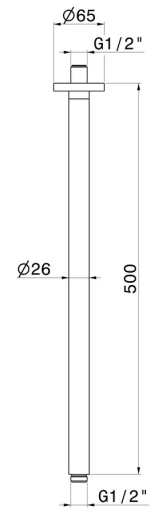

27697.58.061

Ceiling-mounted shower arm, round, in brass. L=500mm -
finish PVD Copper Bronze

FEATURES

Material	Brass
Installation	Ceiling-mounted

TECHNICAL DRAWING

27697.58.061

Ceiling-mounted shower arm, round, in brass. L=500mm - finish PVD Copper Bronze

finish Chrome

47.083

finish Groove Bronze

50.050

finish Stainless Steel

58.063

finish PVD Gun Metal

59.064