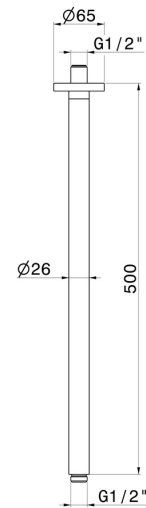

27697.58.063

Ceiling-mounted shower arm, round, in brass. L=500mm -
finish PVD Gun Metal

FEATURES

Material	Brass
Installation	Ceiling-mounted

TECHNICAL DRAWING

27697.58.063

Ceiling-mounted shower arm, round, in brass. L=500mm - finish PVD Gun Metal

finish Chrome

47.083

finish Groove Bronze

50.050

finish Stainless Steel

58.061

finish PVD Copper Bronze

59.064