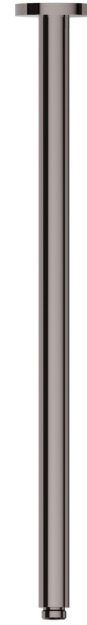

27697.58.063

Ceiling-mounted shower arm, round, in brass. L=500mm -
finish PVD Gun Metal

FEATURES

Material	Brass
Installation	Ceiling-mounted

TECHNICAL DRAWING

27697.58.063

Ceiling-mounted shower arm, round, in brass. L=500mm - finish PVD Gun Metal

AVAILABLE FINISHES

58.063

PVD Gun Metal

01.014

finish Matt White

01.093

finish Matt Black

21.018

finish Chrome

47.083

finish Groove Bronze

50.050

finish Stainless Steel

58.061

finish PVD Copper Bronze

59.064

finish PVD Brushed Gun Metal

59.066

finish PVD Brushed steel

59.067

finish PVD Brushed Copper Bronze

59.097

finish PVD Brushed Gold

59.098