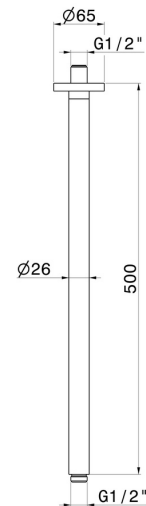

27697.59.064

Ceiling-mounted shower arm, round, in brass. L=500mm -
finish PVD Brushed Gun Metal

PVD Brushed Gun Metal

FEATURES

| | |
|--------------|------------------------|
| Material | Brass |
| Installation | Ceiling-mounted |

TECHNICAL DRAWING

27697.59.064

Ceiling-mounted shower arm, round, in brass. L=500mm - finish PVD Brushed Gun Metal

AVAILABLE FINISHES

59.064

PVD Brushed Gun Metal

01.014

finish Matt White

58.061

finish PVD Copper Bronze

58.063

finish PVD Gun Metal

59.066

finish PVD Brushed steel

59.067

finish PVD Brushed Copper Bronze