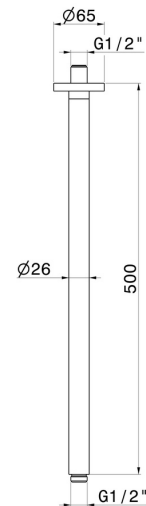

27697.59.066

Ceiling-mounted shower arm, round, in brass. L=500mm -
finish PVD Brushed steel

PVD Brushed steel

FEATURES

| | |
|--------------|------------------------|
| Material | Brass |
| Installation | Ceiling-mounted |

TECHNICAL DRAWING

27697.59.066

Ceiling-mounted shower arm, round, in brass. L=500mm - finish PVD Brushed steel

AVAILABLE FINISHES

59.066

PVD Brushed steel

01.014

finish Matt White

58.061

finish PVD Copper Bronze

58.063

finish PVD Gun Metal

59.064

finish PVD Brushed Gun Metal

59.067

finish PVD Brushed Copper Bronze