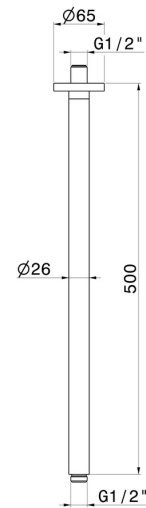

**27697.59.067**

Ceiling-mounted shower arm, round, in brass. L=500mm -  
finish PVD Brushed Copper Bronze

PVD Brushed Copper Bronze

**FEATURES**

---

Material	<b>Brass</b>
Installation	<b>Ceiling-mounted</b>

**TECHNICAL DRAWING**

---

**27697.59.067**

Ceiling-mounted shower arm, round, in brass. L=500mm - finish PVD Brushed Copper Bronze

**21.018**

finish Chrome

**47.083**

finish Groove Bronze

**50.050**

finish Stainless Steel

**58.061**

finish PVD Copper Bronze