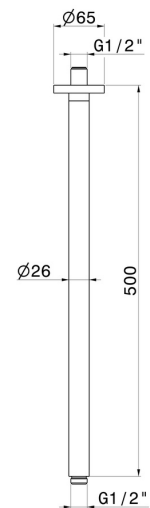

27697.59.097

Ceiling-mounted shower arm, round, in brass. L=500mm -
finish PVD Brushed Gold

PVD Brushed Gold

FEATURES

Material	Brass
Installation	Ceiling-mounted

TECHNICAL DRAWING

27697.59.097

Ceiling-mounted shower arm, round, in brass. L=500mm - finish PVD Brushed Gold

finish Chrome

47.083

finish Groove Bronze

50.050

finish Stainless Steel

58.061

finish PVD Copper Bronze

58.063