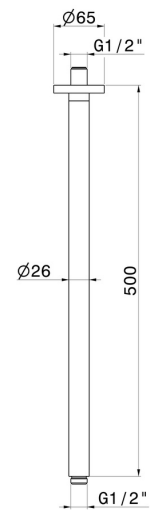

27697.59.098

Ceiling-mounted shower arm, round, in brass. L=500mm -
finish PVD Brushed Pale Gold

PVD Brushed Pale Gold

FEATURES

Material	Brass
Installation	Ceiling-mounted

TECHNICAL DRAWING

27697.59.098

Ceiling-mounted shower arm, round, in brass. L=500mm - finish PVD Brushed Pale Gold

finish Chrome

47.083

finish Groove Bronze

50.050

finish Stainless Steel

58.061

finish PVD Copper Bronze

58.063