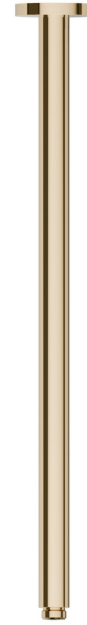

27697.61.020

Ceiling-mounted shower arm, round, in brass. L=500mm -
finish PVD Glossy Gold

FEATURES

Material	Brass
Installation	Ceiling-mounted

TECHNICAL DRAWING

27697.61.020

Ceiling-mounted shower arm, round, in brass. L=500mm - finish PVD Glossy Gold

AVAILABLE FINISHES

61.020

PVD Glossy Gold

01.014

finish Matt White

01.093

finish Matt Black

21.018

finish Chrome

47.083

finish Groove Bronze

50.050

finish Stainless Steel

58.061

finish PVD Copper Bronze

58.063

finish PVD Gun Metal

59.064

finish PVD Brushed Gun Metal

59.066

finish PVD Brushed steel

59.067

finish PVD Brushed Copper Bronze

59.097