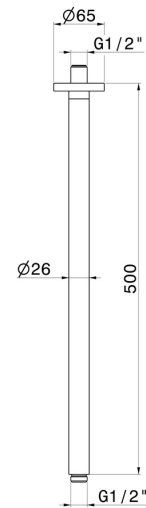

27697.61.020

Ceiling-mounted shower arm, round, in brass. L=500mm -
finish PVD Glossy Gold

FEATURES

Material	Brass
Installation	Ceiling-mounted

TECHNICAL DRAWING

27697.61.020

Ceiling-mounted shower arm, round, in brass. L=500mm - finish PVD Glossy Gold

finish Chrome

47.083

finish Groove Bronze

50.050

finish Stainless Steel

58.061

finish PVD Copper Bronze

58.063