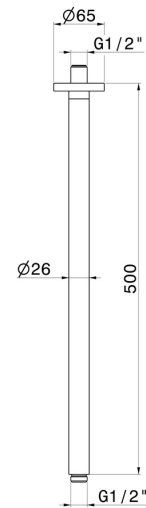

**27697.M0.070**

Ceiling-mounted shower arm, round, in brass. L=500mm -  
finish Titanium Satin

**FEATURES**

---

Material	<b>Brass</b>
Installation	<b>Ceiling-mounted</b>

**TECHNICAL DRAWING**

---

**27697.M0.070**

Ceiling-mounted shower arm, round, in brass. L=500mm - finish Titanium Satin

**21.018**

finish Chrome

**47.083**

finish Groove Bronze

**50.050**

finish Stainless Steel

**58.061**

finish PVD Copper Bronze