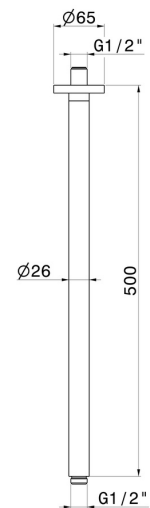

27697.M0.071

Ceiling-mounted shower arm, round, in brass. L=500mm -
finish Gold Satin

Gold Satin

FEATURES

Material	Brass
Installation	Ceiling-mounted

TECHNICAL DRAWING

27697.M0.071

Ceiling-mounted shower arm, round, in brass. L=500mm - finish Gold Satin

finish Chrome

47.083

finish Groove Bronze

50.050

finish Stainless Steel

58.061

finish PVD Copper Bronze

58.063