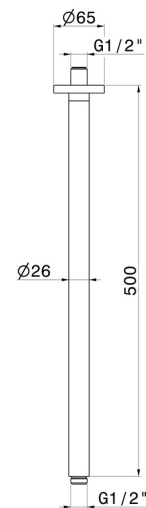

**27697.M0.072**

Ceiling-mounted shower arm, round, in brass. L=500mm -  
finish Copper Satin

**FEATURES**

---

Material	<b>Brass</b>
Installation	<b>Ceiling-mounted</b>

**TECHNICAL DRAWING**

---

**27697.M0.072**

Ceiling-mounted shower arm, round, in brass. L=500mm - finish Copper Satin

**21.018**

finish Chrome

**47.083**

finish Groove Bronze

**50.050**

finish Stainless Steel

**58.061**

finish PVD Copper Bronze