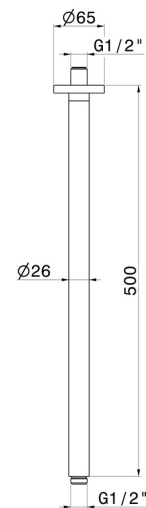

27697.M0.075

Ceiling-mounted shower arm, round, in brass. L=500mm -
finish Copper Glossy

FEATURES

Material	Brass
Installation	Ceiling-mounted

TECHNICAL DRAWING

27697.M0.075

Ceiling-mounted shower arm, round, in brass. L=500mm - finish Copper Glossy

finish Chrome

47.083

finish Groove Bronze

50.050

finish Stainless Steel

58.061

finish PVD Copper Bronze

58.063