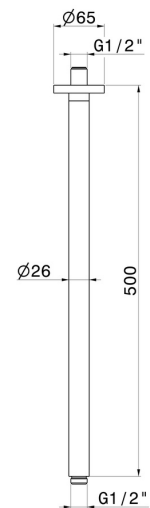

27697.M0.077

Ceiling-mounted shower arm, round, in brass. L=500mm -
finish Carbon Satin

FEATURES

Material	Brass
Installation	Ceiling-mounted

TECHNICAL DRAWING

27697.M0.077

Ceiling-mounted shower arm, round, in brass. L=500mm - finish Carbon Satin

finish Chrome

47.083

finish Groove Bronze

50.050

finish Stainless Steel

58.061

finish PVD Copper Bronze

58.063