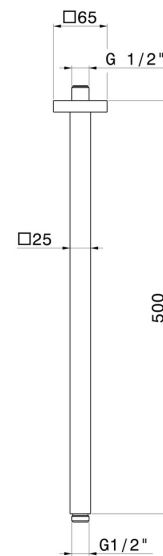

26520.01.014

Ceiling-mounted shower arm, squared, in brass - finish Matt White

FEATURES

Material	Brass
Installation	Ceiling-mounted

TECHNICAL DRAWING

26520.01.014

Ceiling-mounted shower arm, squared, in brass - finish Matt White

finish Groove Bronze

58.061

finish PVD Copper Bronze

58.063

finish PVD Gun Metal

59.064

finish PVD Brushed Gun Metal

59.066