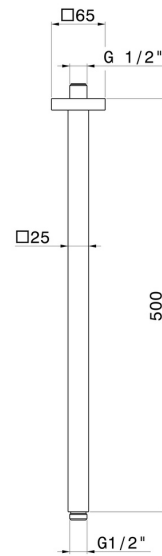

26520.01.093

Ceiling-mounted shower arm, squared, in brass - finish Matt Black

FEATURES

Material	Brass
Installation	Ceiling-mounted

TECHNICAL DRAWING

26520.01.093

Ceiling-mounted shower arm, squared, in brass - finish Matt Black

finish Groove Bronze

58.061

finish PVD Copper Bronze

58.063

finish PVD Gun Metal

59.064

finish PVD Brushed Gun Metal

59.066