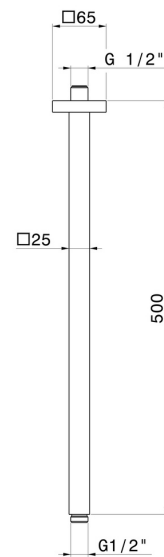

26520.21.018

Ceiling-mounted shower arm, squared, in brass - finish Chrome

FEATURES

Material	Brass
Installation	Ceiling-mounted

TECHNICAL DRAWING

26520.21.018

Ceiling-mounted shower arm, squared, in brass - finish Chrome

finish Groove Bronze

58.061

finish PVD Copper Bronze

58.063

finish PVD Gun Metal

59.064

finish PVD Brushed Gun Metal

59.066