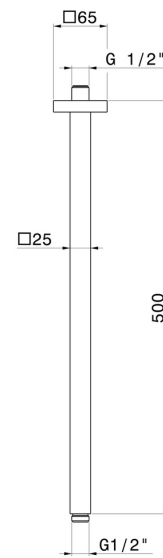

26520.47.083

Ceiling-mounted shower arm, squared, in brass - finish Groove Bronze

Groove Bronze

FEATURES

Material	Brass
Installation	Ceiling-mounted

TECHNICAL DRAWING

26520.47.083

Ceiling-mounted shower arm, squared, in brass - finish Groove Bronze

finish Chrome

58.061

finish PVD Copper Bronze

58.063

finish PVD Gun Metal

59.064

finish PVD Brushed Gun Metal

59.066