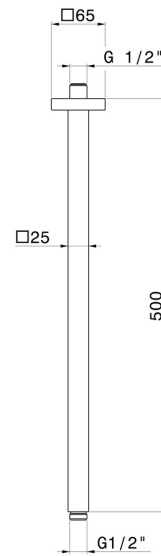

26520.58.061

Ceiling-mounted shower arm, squared, in brass - finish PVD
Copper Bronze

FEATURES

Material	Brass
Installation	Ceiling-mounted

TECHNICAL DRAWING

26520.58.061

Ceiling-mounted shower arm, squared, in brass - finish PVD Copper Bronze

finish Chrome

47.083

finish Groove Bronze

58.063

finish PVD Gun Metal

59.064

finish PVD Brushed Gun Metal

59.066