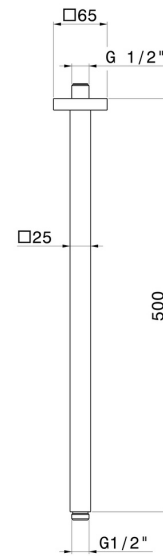

**26520.58.063**

Ceiling-mounted shower arm, squared, in brass - finish PVD Gun Metal

**FEATURES**

---

Material	<b>Brass</b>
Installation	<b>Ceiling-mounted</b>

**TECHNICAL DRAWING**

---

**26520.58.063**

Ceiling-mounted shower arm, squared, in brass - finish PVD Gun Metal

**21.018**

finish Chrome

**47.083**

finish Groove Bronze

**58.061**

finish PVD Copper Bronze

**59.064**

finish PVD Brushed Gun Metal

**59.066**

finish PVD Brushed steel

**59.067**

finish PVD Brushed Copper Bronze

**59.097**

finish PVD Brushed Gold

**59.098**

finish PVD Brushed Pale Gold