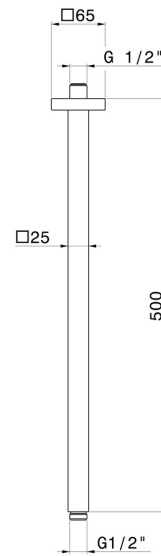

26520.59.064

Ceiling-mounted shower arm, squared, in brass - finish PVD
Brushed Gun Metal

FEATURES

Material	Brass
Installation	Ceiling-mounted

TECHNICAL DRAWING

26520.59.064

Ceiling-mounted shower arm, squared, in brass - finish PVD Brushed Gun Metal

finish Chrome

47.083

finish Groove Bronze

58.061

finish PVD Copper Bronze

58.063

finish PVD Gun Metal

59.066