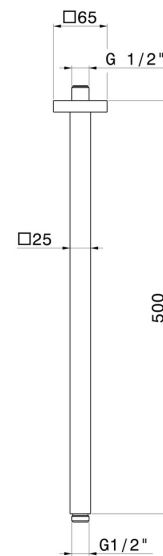

26520.59.066

Ceiling-mounted shower arm, squared, in brass - finish PVD
Brushed steel

FEATURES

Material	Brass
Installation	Ceiling-mounted

TECHNICAL DRAWING

26520.59.066

Ceiling-mounted shower arm, squared, in brass - finish PVD Brushed steel

finish Chrome

47.083

finish Groove Bronze

58.061

finish PVD Copper Bronze

58.063

finish PVD Gun Metal

59.064