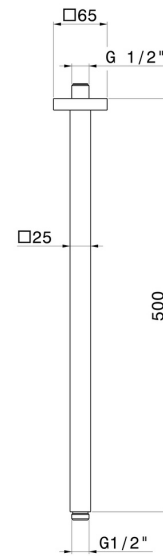

**26520.59.067**

Ceiling-mounted shower arm, squared, in brass - finish PVD  
Brushed Copper Bronze

**FEATURES**

---

Material	<b>Brass</b>
Installation	<b>Ceiling-mounted</b>

**TECHNICAL DRAWING**

---

**26520.59.067**

Ceiling-mounted shower arm, squared, in brass - finish PVD Brushed Copper Bronze

**21.018**

finish Chrome

**47.083**

finish Groove Bronze

**58.061**

finish PVD Copper Bronze

**58.063**

finish PVD Gun Metal