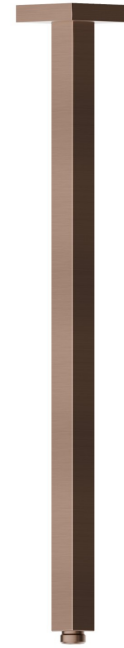

**26520.59.067**

Ceiling-mounted shower arm, squared, in brass - finish PVD  
Brushed Copper Bronze

**FEATURES**

---

Material	<b>Brass</b>
Installation	<b>Ceiling-mounted</b>

**TECHNICAL DRAWING**

---

**26520.59.067**

Ceiling-mounted shower arm, squared, in brass - finish PVD Brushed Copper Bronze

#### AVAILABLE FINISHES

---

**59.067**

PVD Brushed Copper Bronze

**01.014**

finish Matt White

**01.093**

finish Matt Black

**21.018**

finish Chrome

**47.083**

finish Groove Bronze

**58.061**

finish PVD Copper Bronze

**58.063**

finish PVD Gun Metal