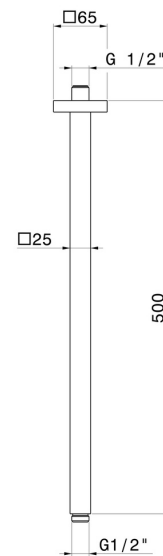

26520.59.097

Ceiling-mounted shower arm, squared, in brass - finish PVD
Brushed Gold

PVD Brushed Gold

FEATURES

Material	Brass
Installation	Ceiling-mounted

TECHNICAL DRAWING

26520.59.097

Ceiling-mounted shower arm, squared, in brass - finish PVD Brushed Gold

finish Chrome

47.083

finish Groove Bronze

58.061

finish PVD Copper Bronze

58.063

finish PVD Gun Metal

59.064