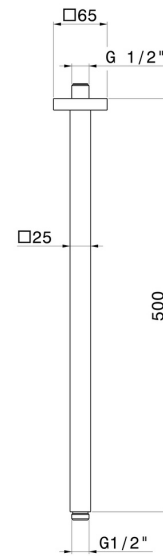

26520.59.098

Ceiling-mounted shower arm, squared, in brass - finish PVD
Brushed Pale Gold

FEATURES

Material	Brass
Installation	Ceiling-mounted

TECHNICAL DRAWING

26520.59.098

Ceiling-mounted shower arm, squared, in brass - finish PVD Brushed Pale Gold

finish Chrome

47.083

finish Groove Bronze

58.061

finish PVD Copper Bronze

58.063

finish PVD Gun Metal

59.064