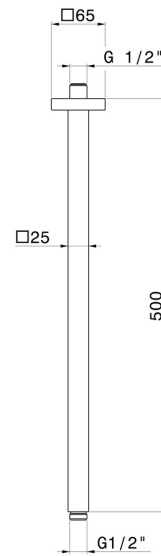

**26520.61.020**

Ceiling-mounted shower arm, squared, in brass - finish PVD  
Glossy Gold

**FEATURES**

---

|              |                        |
|--------------|------------------------|
| Material     | <b>Brass</b>           |
| Installation | <b>Ceiling-mounted</b> |

**TECHNICAL DRAWING**

---

**26520.61.020**

Ceiling-mounted shower arm, squared, in brass - finish PVD Glossy Gold

**21.018**

finish Chrome

**47.083**

finish Groove Bronze

**58.061**

finish PVD Copper Bronze

**58.063**

finish PVD Gun Metal