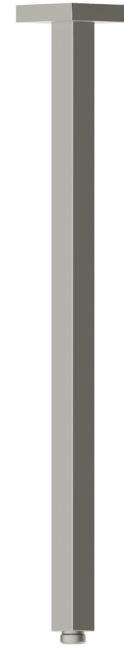

26520.M0.070

Ceiling-mounted shower arm, squared, in brass - finish Titanium Satin

FEATURES

Material	Brass
Installation	Ceiling-mounted

TECHNICAL DRAWING

26520.M0.070

Ceiling-mounted shower arm, squared, in brass - finish Titanium Satin

AVAILABLE FINISHES

M0.070

Titanium Satin

01.014

finish Matt White

01.093

finish Matt Black

21.018

finish Chrome

47.083

finish Groove Bronze

58.061

finish PVD Copper Bronze

58.063

finish PVD Gun Metal

59.064

finish PVD Brushed Gun Metal

59.066

finish PVD Brushed steel

59.067

finish PVD Brushed Copper Bronze

59.097

finish PVD Brushed Gold

59.098