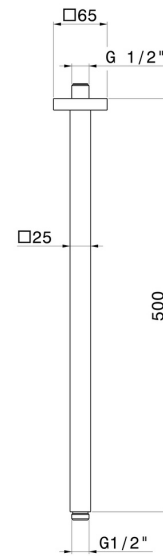

26520.M0.070

Ceiling-mounted shower arm, squared, in brass - finish Titanium Satin

FEATURES

Material	Brass
Installation	Ceiling-mounted

TECHNICAL DRAWING

26520.M0.070

Ceiling-mounted shower arm, squared, in brass - finish Titanium Satin

finish Chrome

47.083

finish Groove Bronze

58.061

finish PVD Copper Bronze

58.063

finish PVD Gun Metal

59.064