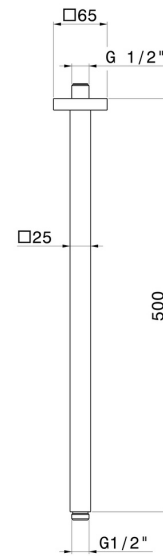

26520.M0.071

Ceiling-mounted shower arm, squared, in brass - finish Gold Satin

FEATURES

Material	Brass
Installation	Ceiling-mounted

TECHNICAL DRAWING

26520.M0.071

Ceiling-mounted shower arm, squared, in brass - finish Gold Satin

finish Chrome

47.083

finish Groove Bronze

58.061

finish PVD Copper Bronze

58.063

finish PVD Gun Metal

59.064