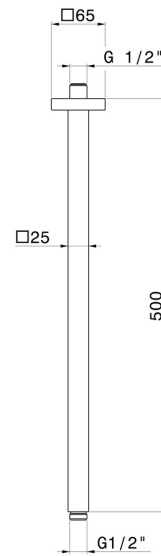

**26520.M0.072**

Ceiling-mounted shower arm, squared, in brass - finish Copper Satin

**FEATURES**

---

Material	<b>Brass</b>
Installation	<b>Ceiling-mounted</b>

**TECHNICAL DRAWING**

---

**26520.M0.072**

Ceiling-mounted shower arm, squared, in brass - finish Copper Satin

**21.018**

finish Chrome

**47.083**

finish Groove Bronze

**58.061**

finish PVD Copper Bronze

**58.063**

finish PVD Gun Metal