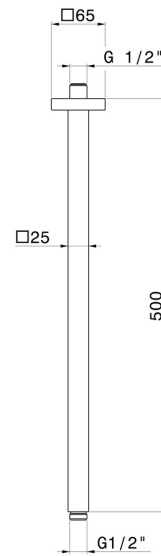

**26520.M0.075**

Ceiling-mounted shower arm, squared, in brass - finish Copper Glossy

**FEATURES**

---

Material	<b>Brass</b>
Installation	<b>Ceiling-mounted</b>

**TECHNICAL DRAWING**

---

**26520.M0.075**

Ceiling-mounted shower arm, squared, in brass - finish Copper Glossy

**21.018**

finish Chrome

**47.083**

finish Groove Bronze

**58.061**

finish PVD Copper Bronze

**58.063**

finish PVD Gun Metal