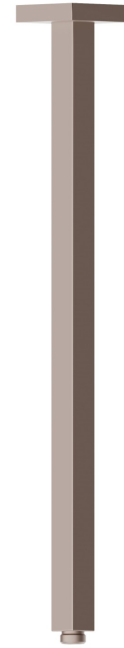

**26520.M0.075**

Ceiling-mounted shower arm, squared, in brass - finish Copper Glossy

**FEATURES**

---

Material	<b>Brass</b>
Installation	<b>Ceiling-mounted</b>

**TECHNICAL DRAWING**

---

**26520.M0.075**

Ceiling-mounted shower arm, squared, in brass - finish Copper Glossy

#### AVAILABLE FINISHES

---

**M0.075**

Copper Glossy

**01.014**

finish Matt White

**01.093**

finish Matt Black

**21.018**

finish Chrome

**47.083**

finish Groove Bronze

**58.061**

finish PVD Copper Bronze

**58.063**

finish PVD Gun Metal