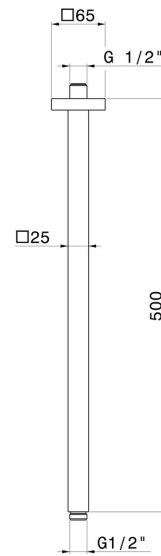

26520.M0.077

Ceiling-mounted shower arm, squared, in brass - finish Carbon Satin

FEATURES

Material	Brass
Installation	Ceiling-mounted

TECHNICAL DRAWING

26520.M0.077

Ceiling-mounted shower arm, squared, in brass - finish Carbon Satin

finish Chrome

47.083

finish Groove Bronze

58.061

finish PVD Copper Bronze

58.063

finish PVD Gun Metal

59.064