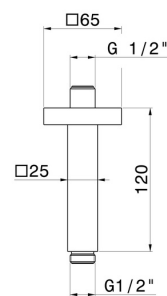

28152.01.014

Ceiling-mounted shower arm, squared, in brass. L=120mm -
finish Matt White

FEATURES

Material	Brass
Installation	Ceiling-mounted

TECHNICAL DRAWING

28152.01.014

Ceiling-mounted shower arm, squared, in brass. L=120mm - finish Matt White