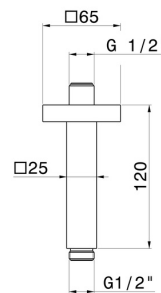

28152.01.093

Ceiling-mounted shower arm, squared, in brass. L=120mm -
finish Matt Black

FEATURES

Material	Brass
Installation	Ceiling-mounted

TECHNICAL DRAWING

28152.01.093

Ceiling-mounted shower arm, squared, in brass. L=120mm - finish Matt Black