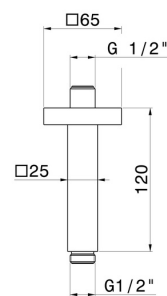

28152.21.018

Ceiling-mounted shower arm, squared, in brass. L=120mm -
finish Chrome

FEATURES

Material	Brass
Installation	Ceiling-mounted

TECHNICAL DRAWING

28152.21.018

Ceiling-mounted shower arm, squared, in brass. L=120mm - finish Chrome