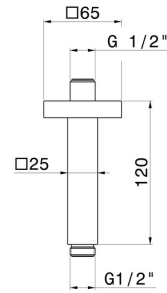

**28152.47.083**

Ceiling-mounted shower arm, squared, in brass. L=120mm -  
finish Groove Bronze

Groove Bronze

**FEATURES**

---

Material	<b>Brass</b>
Installation	<b>Ceiling-mounted</b>

**TECHNICAL DRAWING**

---

**28152.47.083**

Ceiling-mounted shower arm, squared, in brass. L=120mm - finish Groove Bronze