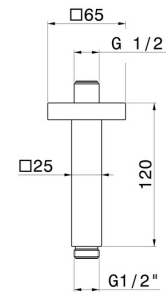

28152.59.064

Ceiling-mounted shower arm, squared, in brass. L=120mm -
finish PVD Brushed Gun Metal

PVD Brushed Gun Metal

FEATURES

Material	Brass
Installation	Ceiling-mounted

TECHNICAL DRAWING

28152.59.064

Ceiling-mounted shower arm, squared, in brass. L=120mm - finish PVD Brushed Gun Metal