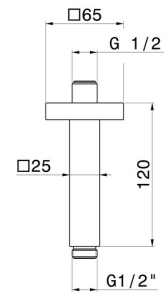

28152.59.066

Ceiling-mounted shower arm, squared, in brass. L=120mm -
finish PVD Brushed steel

PVD Brushed steel

FEATURES

Material	Brass
Installation	Ceiling-mounted

TECHNICAL DRAWING

28152.59.066

Ceiling-mounted shower arm, squared, in brass. L=120mm - finish PVD Brushed steel