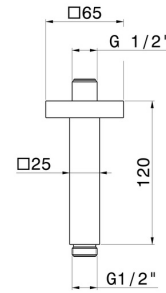

**28152.59.067**

Ceiling-mounted shower arm, squared, in brass. L=120mm -  
finish PVD Brushed Copper Bronze

**FEATURES**

---

Material	<b>Brass</b>
Installation	<b>Ceiling-mounted</b>

**TECHNICAL DRAWING**

---

**28152.59.067**

Ceiling-mounted shower arm, squared, in brass. L=120mm - finish PVD Brushed Copper Bronze