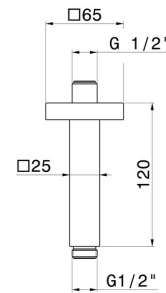

28152.59.097

Ceiling-mounted shower arm, squared, in brass. L=120mm -
finish PVD Brushed Gold

PVD Brushed Gold

FEATURES

Material	Brass
Installation	Ceiling-mounted

TECHNICAL DRAWING

28152.59.097

Ceiling-mounted shower arm, squared, in brass. L=120mm - finish PVD Brushed Gold