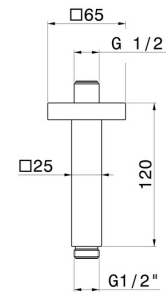

28152.59.098

Ceiling-mounted shower arm, squared, in brass. L=120mm -
finish PVD Brushed Pale Gold

PVD Brushed Pale Gold

FEATURES

Material	Brass
Installation	Ceiling-mounted

TECHNICAL DRAWING

28152.59.098

Ceiling-mounted shower arm, squared, in brass. L=120mm - finish PVD Brushed Pale Gold