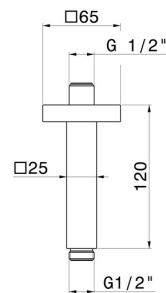

28152.61.020

Ceiling-mounted shower arm, squared, in brass. L=120mm -
finish PVD Glossy Gold

PVD Glossy Gold

FEATURES

Material	Brass
Installation	Ceiling-mounted

TECHNICAL DRAWING

28152.61.020

Ceiling-mounted shower arm, squared, in brass. L=120mm - finish PVD Glossy Gold