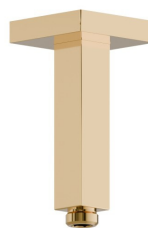

28152.61.020

Ceiling-mounted shower arm, squared, in brass. L=120mm -
finish PVD Glossy Gold

PVD Glossy Gold

FEATURES

Material	Brass
Installation	Ceiling-mounted

TECHNICAL DRAWING

28152.61.020

Ceiling-mounted shower arm, squared, in brass. L=120mm - finish PVD Glossy Gold

AVAILABLE FINISHES

61.020

PVD Glossy Gold

01.014

finish Matt White

01.093

finish Matt Black

21.018

finish Chrome

47.083

finish Groove Bronze

59.064

finish PVD Brushed Gun Metal

59.066

finish PVD Brushed steel

59.067