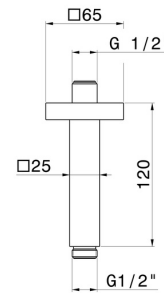

## 28152.M0.070

Ceiling-mounted shower arm, squared, in brass. L=120mm -  
finish Titanium Satin

### TECHNICAL DRAWING

---

**28152.M0.070**

Ceiling-mounted shower arm, squared, in brass. L=120mm - finish Titanium Satin