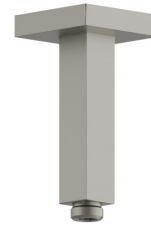

## 28152.M0.070

Ceiling-mounted shower arm, squared, in brass. L=120mm -  
finish Titanium Satin

### FEATURES

---

Material	<b>Brass</b>
Installation	<b>Ceiling-mounted</b>

### TECHNICAL DRAWING

---

**28152.M0.070**

Ceiling-mounted shower arm, squared, in brass. L=120mm - finish Titanium Satin