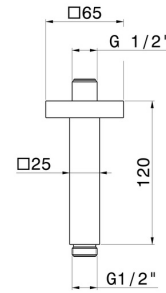

28152.M0.071

Ceiling-mounted shower arm, squared, in brass. L=120mm -
finish Gold Satin

FEATURES

Material	Brass
Installation	Ceiling-mounted

TECHNICAL DRAWING

28152.M0.071

Ceiling-mounted shower arm, squared, in brass. L=120mm - finish Gold Satin