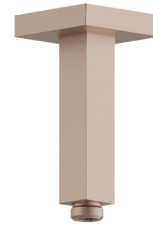

**28152.M0.072**

Ceiling-mounted shower arm, squared, in brass. L=120mm -  
finish Copper Satin

**FEATURES**

---

Material	<b>Brass</b>
Installation	<b>Ceiling-mounted</b>

**TECHNICAL DRAWING**

---

**28152.M0.072**

Ceiling-mounted shower arm, squared, in brass. L=120mm - finish Copper Satin

#### AVAILABLE FINISHES

---

**M0.072**

Copper Satin

**01.014**

finish Matt White

**01.093**

finish Matt Black