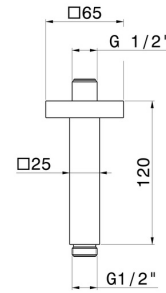

**28152.M0.072**

Ceiling-mounted shower arm, squared, in brass. L=120mm -  
finish Copper Satin

**FEATURES**

---

Material	<b>Brass</b>
Installation	<b>Ceiling-mounted</b>

**TECHNICAL DRAWING**

---

**28152.M0.072**

Ceiling-mounted shower arm, squared, in brass. L=120mm - finish Copper Satin