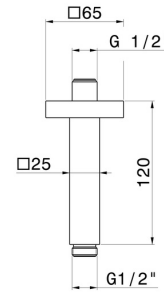

28152.M0.075

Ceiling-mounted shower arm, squared, in brass. L=120mm -
finish Copper Glossy

FEATURES

Material	Brass
Installation	Ceiling-mounted

TECHNICAL DRAWING

28152.M0.075

Ceiling-mounted shower arm, squared, in brass. L=120mm - finish Copper Glossy