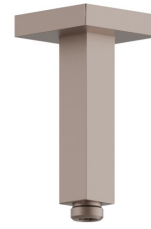

28152.M0.075

Ceiling-mounted shower arm, squared, in brass. L=120mm -
finish Copper Glossy

FEATURES

Material	Brass
Installation	Ceiling-mounted

TECHNICAL DRAWING

28152.M0.075

Ceiling-mounted shower arm, squared, in brass. L=120mm - finish Copper Glossy

AVAILABLE FINISHES

M0.075

Copper Glossy

01.014

finish Matt White

01.093

finish Matt Black

21.018

finish Chrome

47.083

finish Groove Bronze

59.064

finish PVD Brushed Gun Metal

59.066

finish PVD Brushed steel

59.067