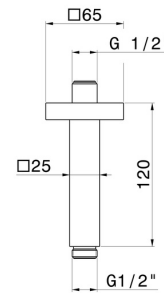

28152.M0.077

Ceiling-mounted shower arm, squared, in brass. L=120mm -
finish Carbon Satin

FEATURES

Material	Brass
Installation	Ceiling-mounted

TECHNICAL DRAWING

28152.M0.077

Ceiling-mounted shower arm, squared, in brass. L=120mm - finish Carbon Satin