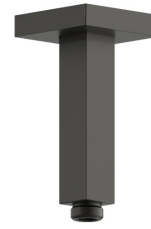

28152.M0.077

Ceiling-mounted shower arm, squared, in brass. L=120mm -
finish Carbon Satin

FEATURES

Material	Brass
Installation	Ceiling-mounted

TECHNICAL DRAWING

28152.M0.077

Ceiling-mounted shower arm, squared, in brass. L=120mm - finish Carbon Satin

AVAILABLE FINISHES

M0.077

Carbon Satin

01.014

finish Matt White

01.093

finish Matt Black

21.018

finish Chrome

47.083

finish Groove Bronze

59.064

finish PVD Brushed Gun Metal

59.066

finish PVD Brushed steel

59.067