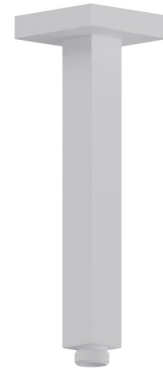

## 28153.01.014

Ceiling-mounted shower arm, squared, in brass. L=200 mm -  
finish Matt White

### FEATURES

---

Material	<b>Brass</b>
Installation	<b>Ceiling-mounted</b>

### TECHNICAL DRAWING

---

**28153.01.014**

Ceiling-mounted shower arm, squared, in brass. L=200 mm - finish Matt White