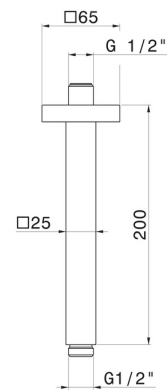

## 28153.01.014

Ceiling-mounted shower arm, squared, in brass. L=200 mm -  
finish Matt White

### TECHNICAL DRAWING

---

**28153.01.014**

Ceiling-mounted shower arm, squared, in brass. L=200 mm - finish Matt White