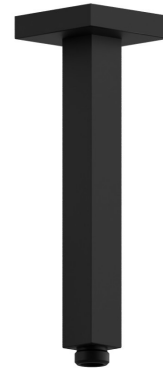

28153.01.093

Ceiling-mounted shower arm, squared, in brass. L=200 mm - finish Matt Black

FEATURES

Material	Brass
Installation	Ceiling-mounted

TECHNICAL DRAWING

 **AR Preview**
try it in your home

More Details
on our [website](#)

28153.01.093

Ceiling-mounted shower arm, squared, in brass. L=200 mm - finish Matt Black

AVAILABLE FINISHES

01.093

Matt Black

01.014

finish Matt White

21.018

finish Chrome

47.083

finish Groove Bronze

59.064

finish PVD Brushed Gun Metal

59.066

finish PVD Brushed steel

59.067