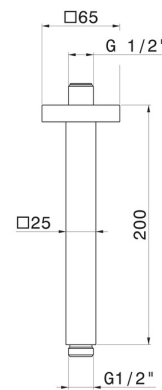

28153.01.093

Ceiling-mounted shower arm, squared, in brass. L=200 mm - finish Matt Black

FEATURES

Material	Brass
Installation	Ceiling-mounted

TECHNICAL DRAWING

 **AR Preview**
try it in your home

More Details
on our [website](#)

28153.01.093

Ceiling-mounted shower arm, squared, in brass. L=200 mm - finish Matt Black

AVAILABLE FINISHES

01.093

Matt Black

01.014

finish Matt White

21.018