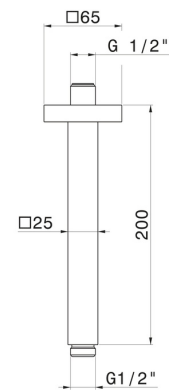

28153.21.018

Ceiling-mounted shower arm, squared, in brass. L=200 mm -
finish Chrome

FEATURES

Material	Brass
Installation	Ceiling-mounted

TECHNICAL DRAWING

28153.21.018

Ceiling-mounted shower arm, squared, in brass. L=200 mm - finish Chrome