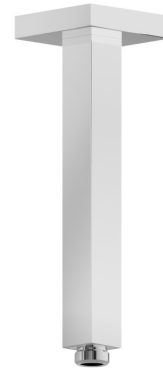

28153.21.018

Ceiling-mounted shower arm, squared, in brass. L=200 mm -
finish Chrome

FEATURES

Material	Brass
Installation	Ceiling-mounted

TECHNICAL DRAWING

28153.21.018

Ceiling-mounted shower arm, squared, in brass. L=200 mm - finish Chrome

finish Groove Bronze

59.064

finish PVD Brushed Gun Metal

59.066

finish PVD Brushed steel

59.067

finish PVD Brushed Copper Bronze

59.097