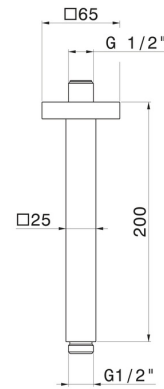

28153.47.083

Ceiling-mounted shower arm, squared, in brass. L=200 mm -
finish Groove Bronze

Groove Bronze

FEATURES

Material	Brass
Installation	Ceiling-mounted

TECHNICAL DRAWING

28153.47.083

Ceiling-mounted shower arm, squared, in brass. L=200 mm - finish Groove Bronze